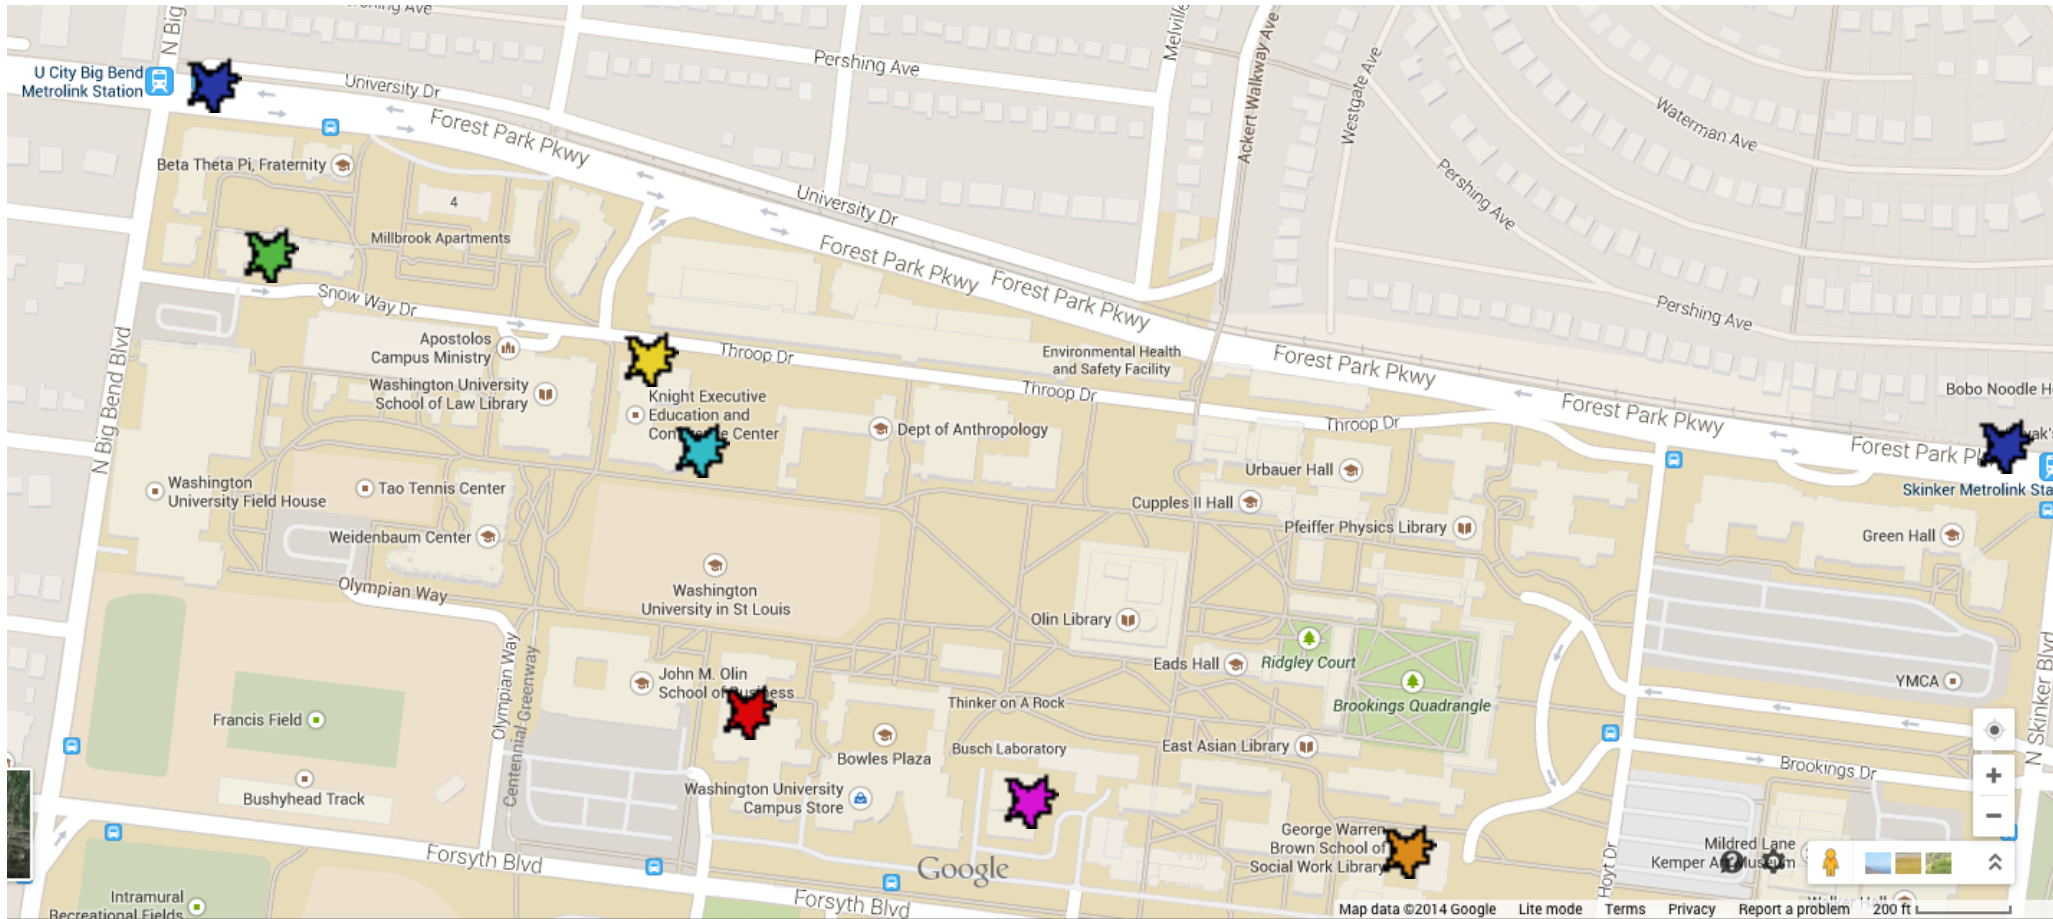

# Washington University, Danforth Campus

 Metro stops

 Dorm (Village)

 Biology Dept – workshop

Food (All week):

 DUC

 Knight Center (breakfast)

Food (Mon – Fri):

 Starbucks, etc.

 Grounds for Change