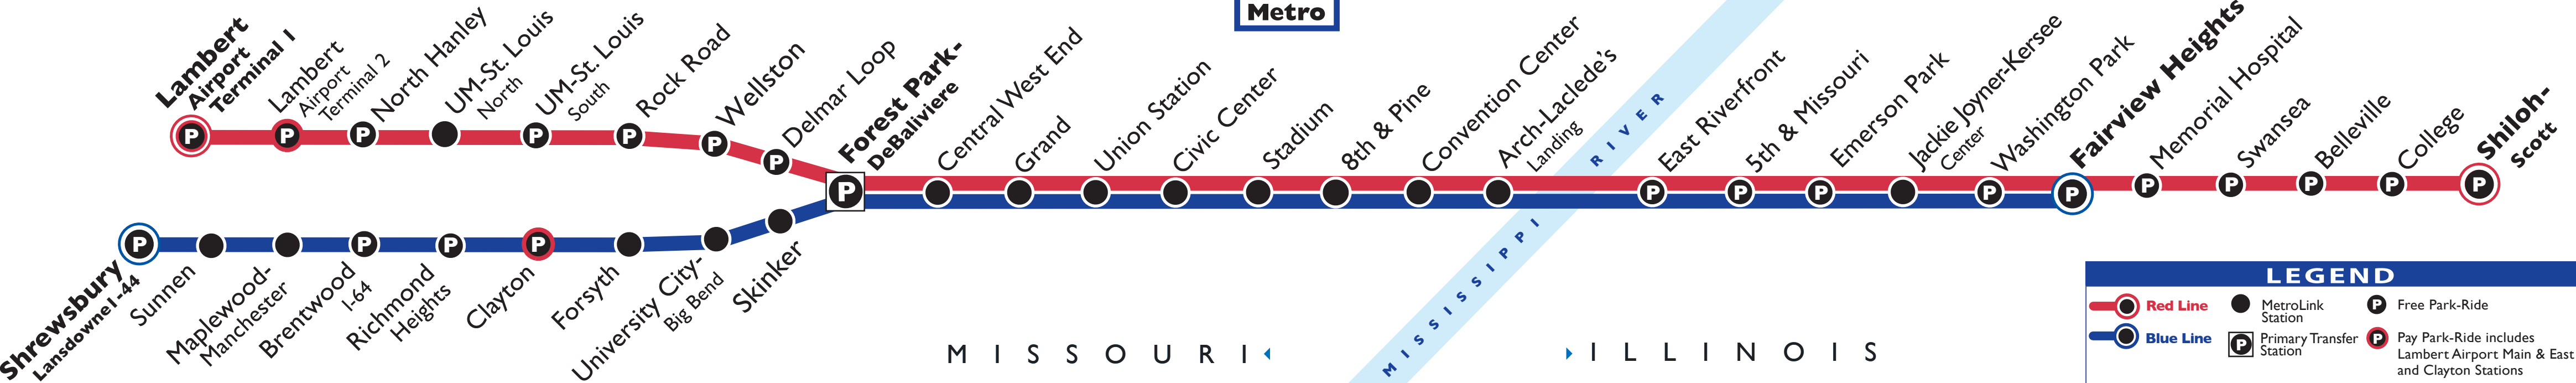

W E L C O M E

A B O A R D

M I S S O U R I I L L I N O I S

LEGEND

- Red Line
- Blue Line
- MetroLink Station
- Primary Transfer Station
- Free Park-Ride
- Pay Park-Ride includes Lambert Airport Main & East and Clayton Stations