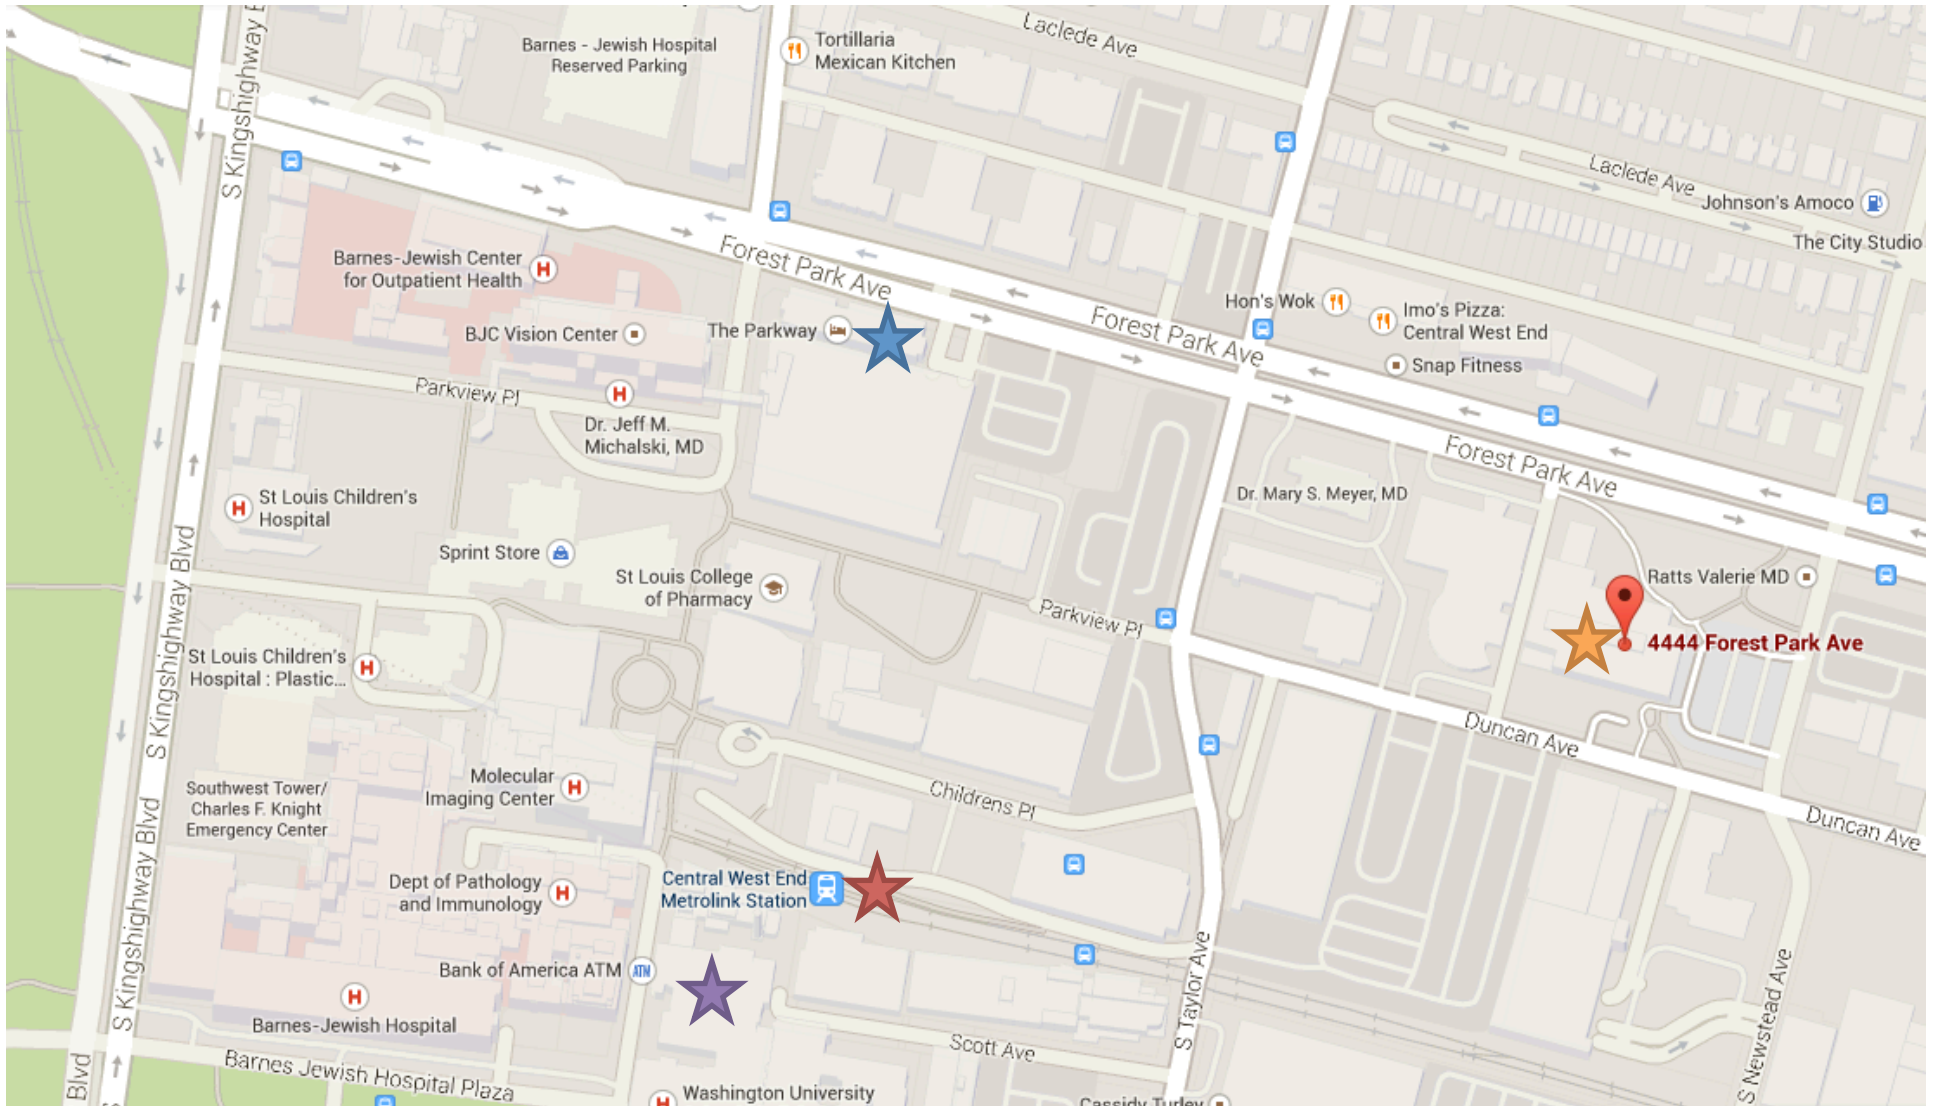

Washington University, Genome Institute

Central West End
Metrolink Station

The Parkway Hotel

Farrell Learning and
Teaching Center

Genome
Institute