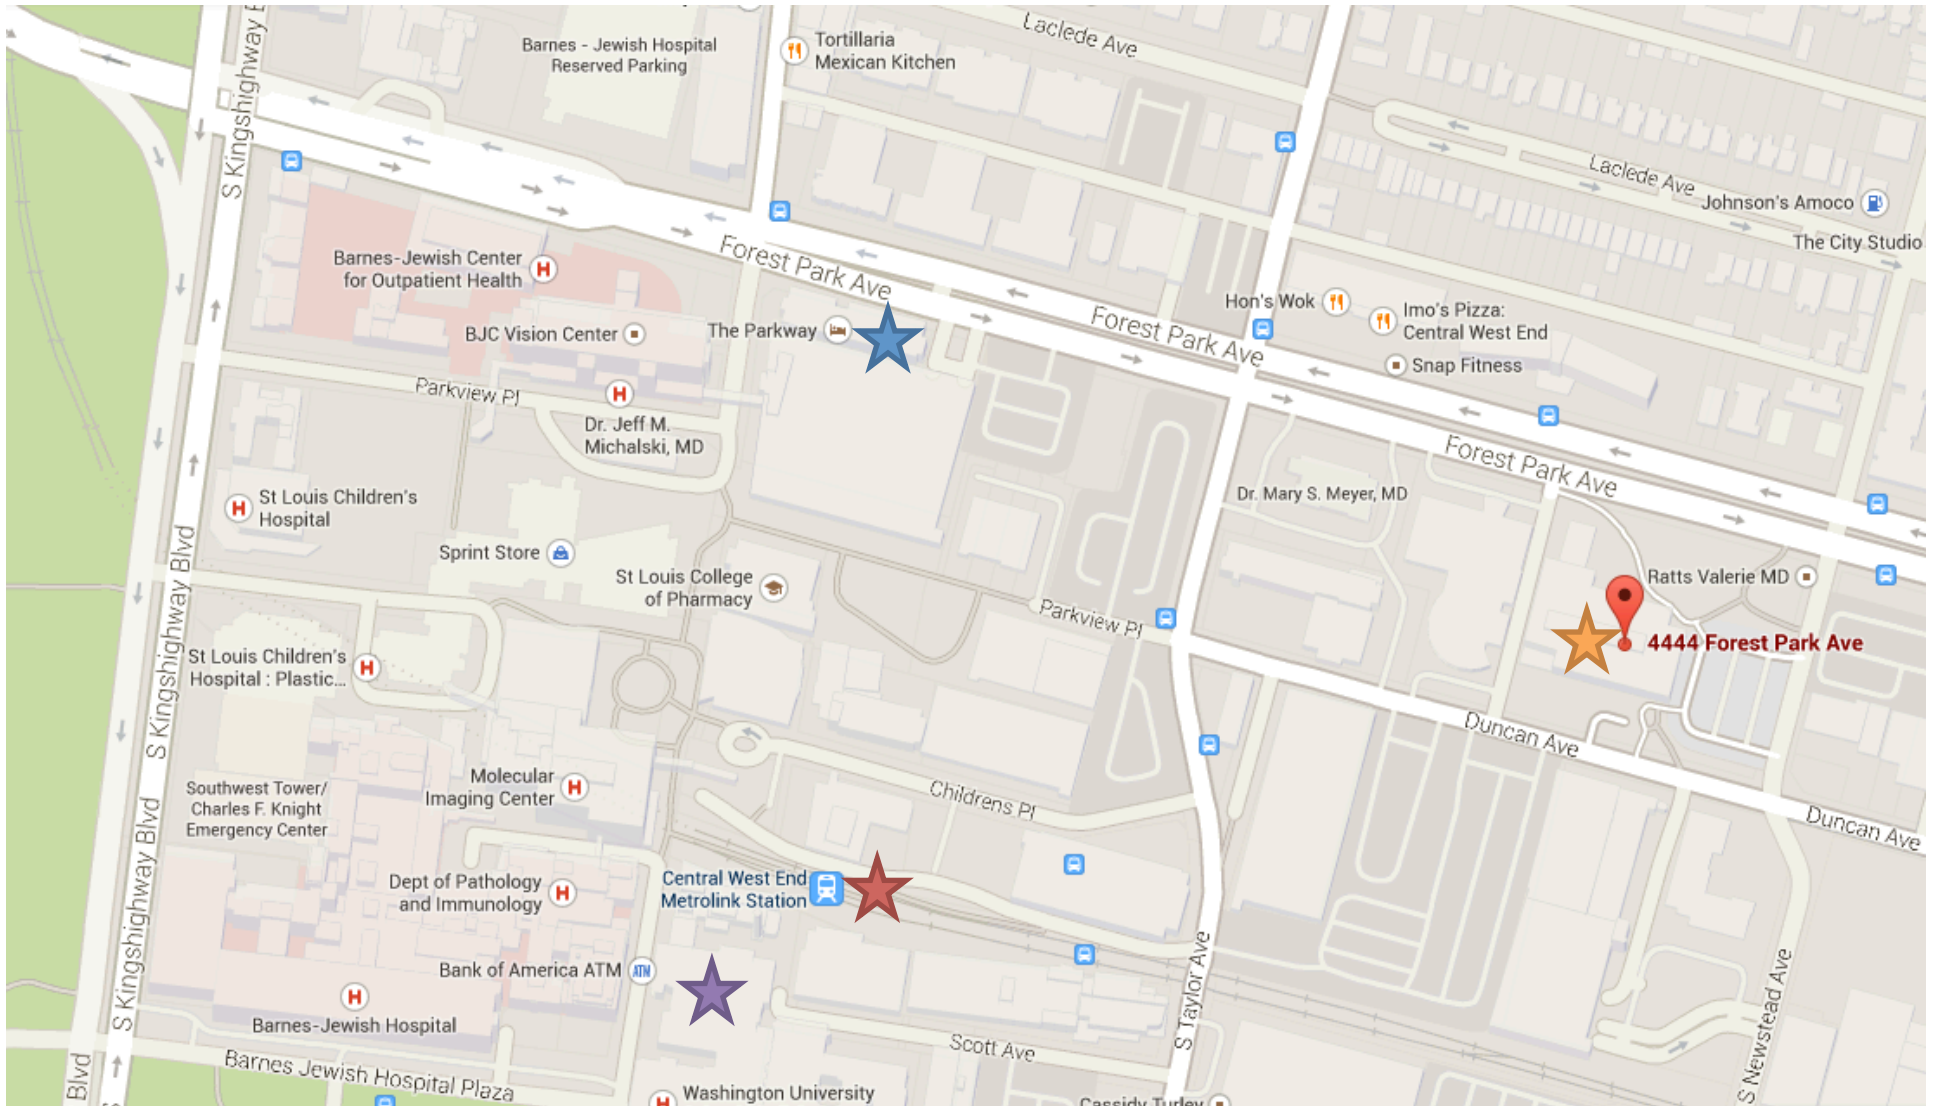

# Washington University, Genome Institute

Central West End  
Metrolink Station

The Parkway Hotel

Farrell Learning and  
Teaching Center

Genome  
Institute