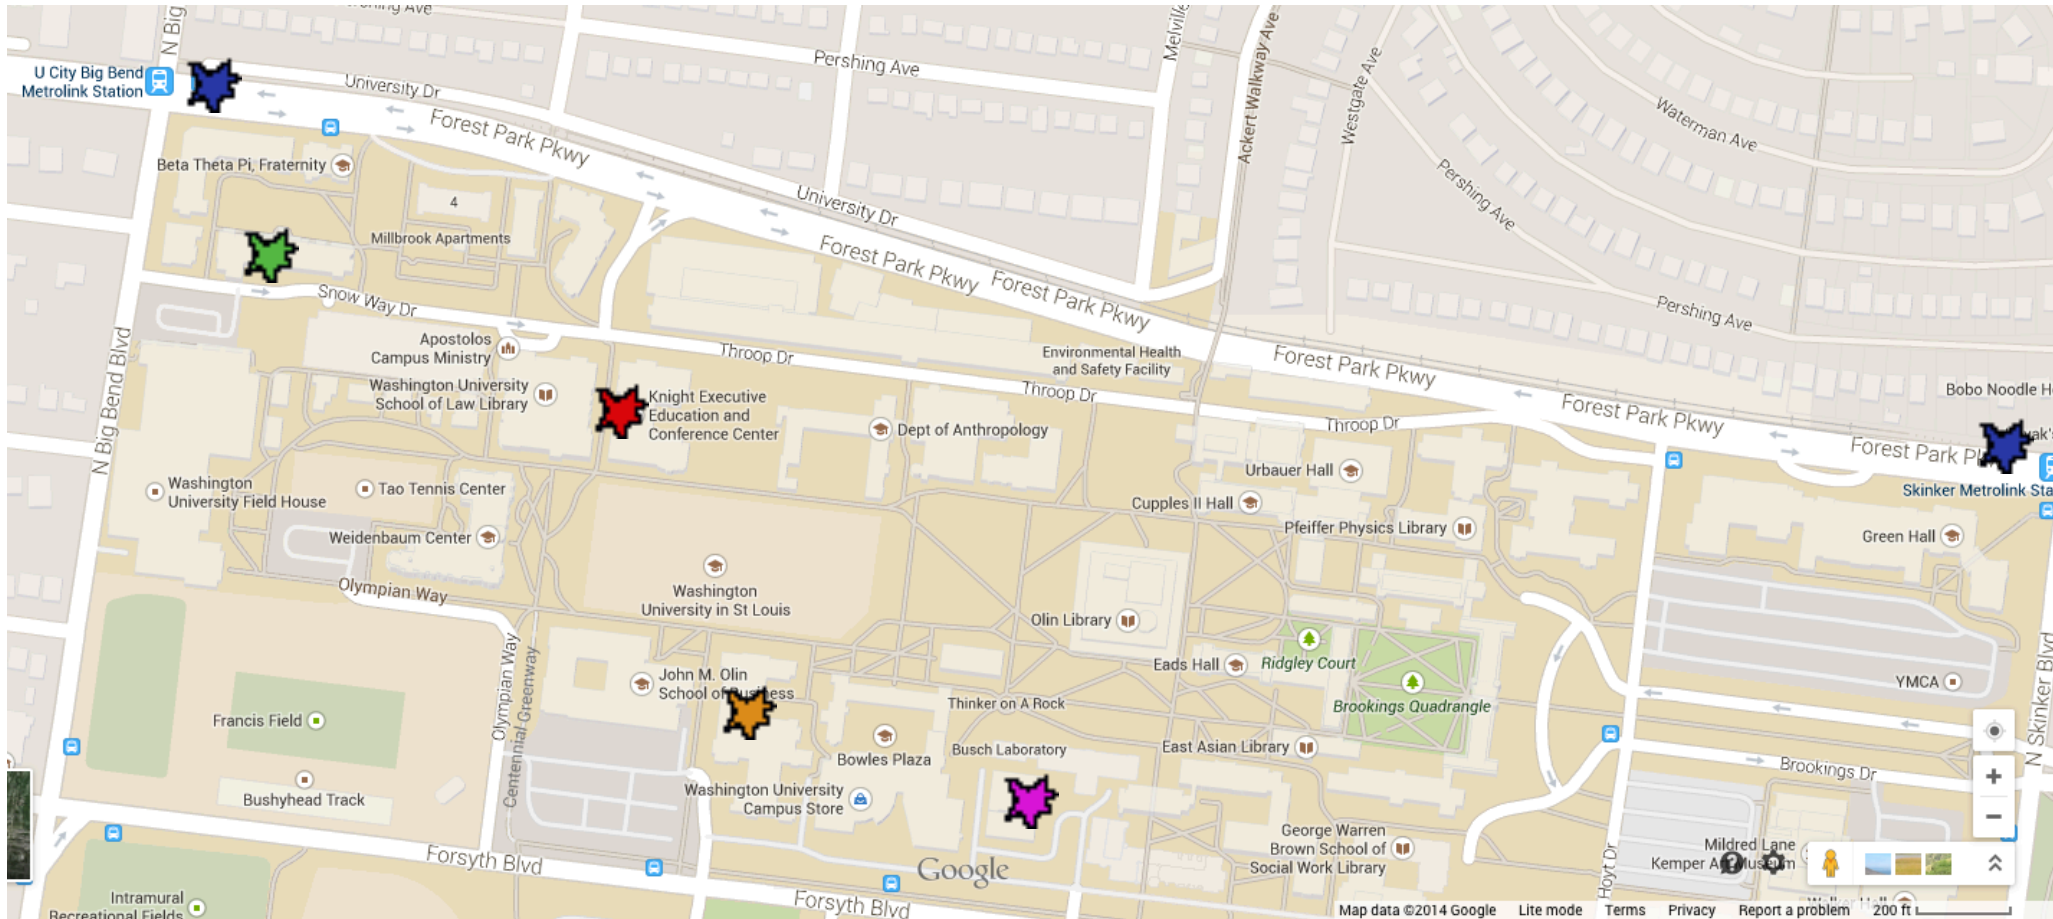

# Washington University, Danforth Campus

 Metro stop

 Dorm (Village)

 DUC - food

 Knight Center - breakfast

 Biology Dept - workshop